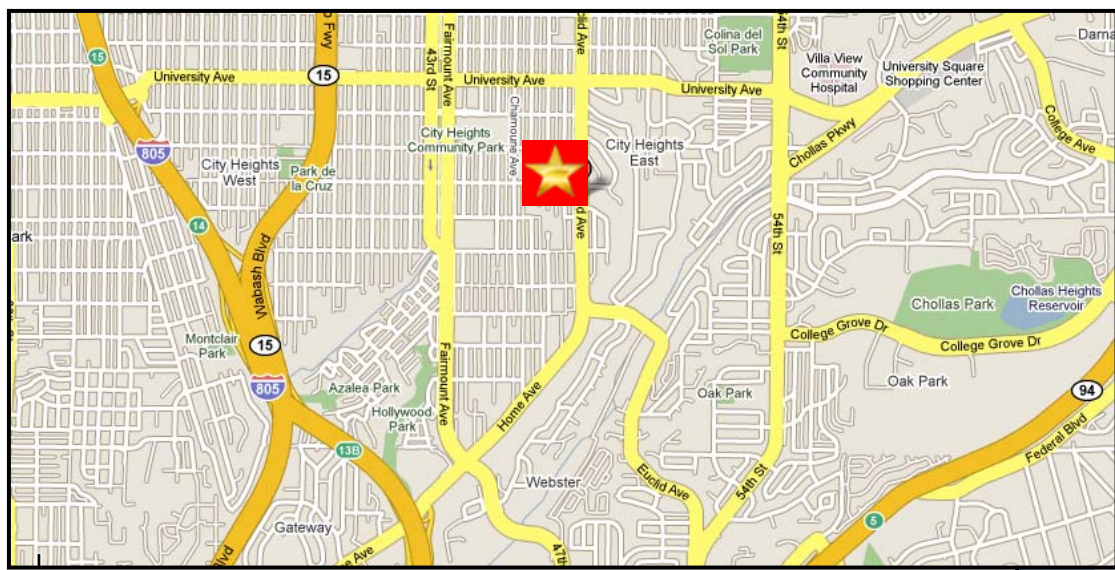

Invest

Preserve

Location Maps

Justin Earley - Vice President
4370 La Jolla Village Drive, Suite 850, San Diego, CA 92122
Phone 858.200.9400 | Fax 858.200.9433
gearley@capital-rei.com | www.capital-rei.com