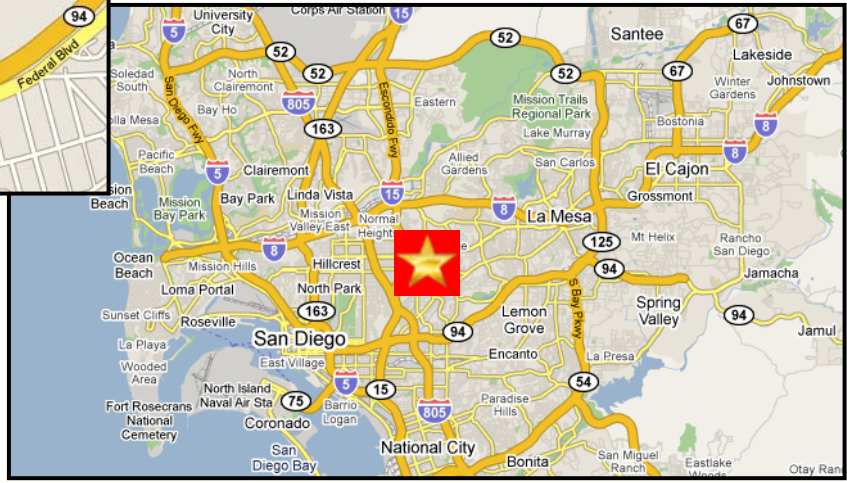

Invest

Preserve

Location Maps

Justin Earley - Vice President
4370 La Jolla Village Drive, Suite 850, San Diego, CA 92122
Phone 858.200.9400 | Fax 858.200.9433
gearley@capital-rei.com | www.capital-rei.com