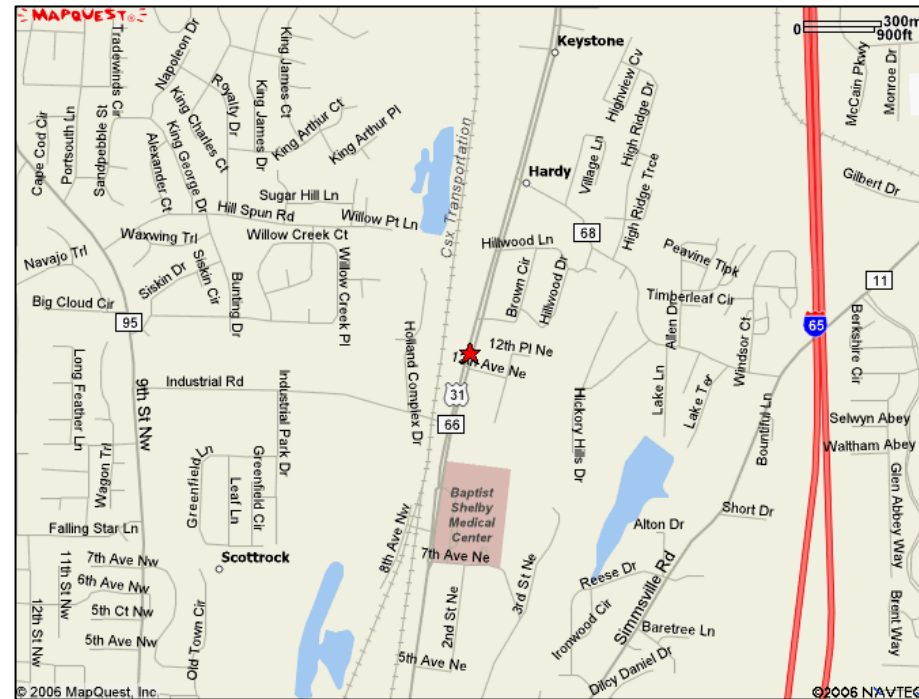

Location Maps

Joe Bertocchini - Vice President

4370 La Jolla Village Drive, Suite 850, San Diego, CA 92122

Phone 858.200.9404 | Fax 858.200.9431

jbortocchini@capital-rei.com | www.capital-rei.com