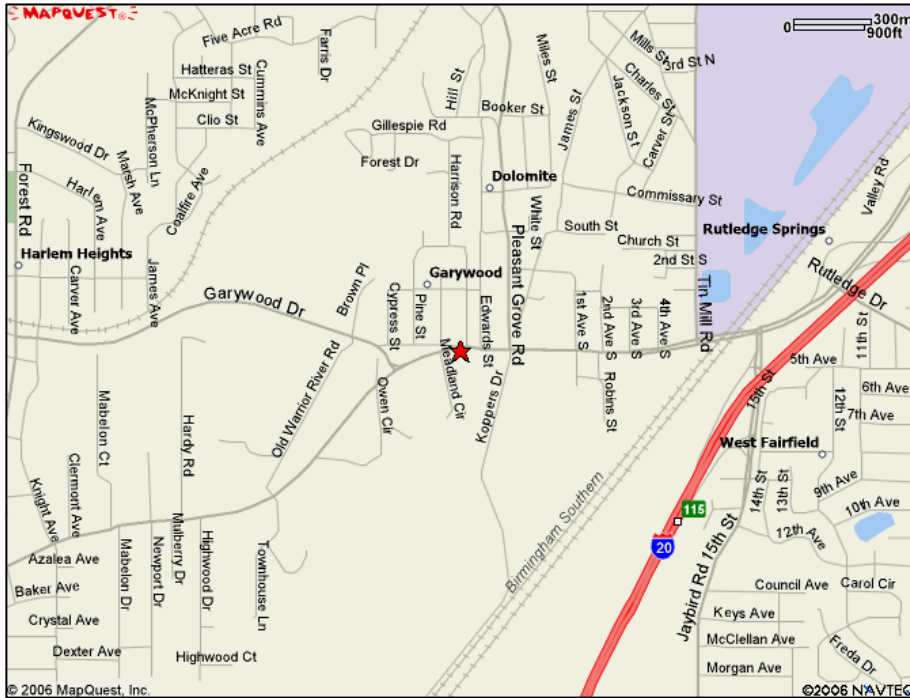

HARDEE'S Hueytown | Maps

Joe Bertocchini - Vice President
 4370 La Jolla Village Drive, Suite 850, San Diego, CA 92122
 Phone 858.200.9404 | Fax 858.200.9431
jbortocchini@capital-rei.com | www.capital-rei.com