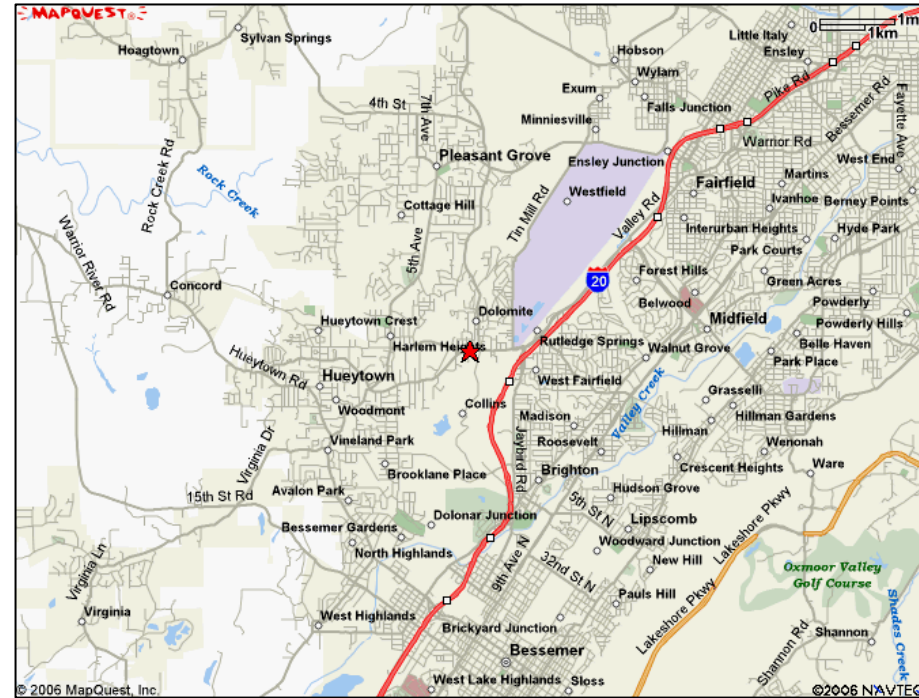

HARDEE'S Hueytown | Maps

Joe Bertocchini - Vice President
 4370 La Jolla Village Drive, Suite 850, San Diego, CA 92122
 Phone 858.200.9404 | Fax 858.200.9431
jbortocchini@capital-rei.com | www.capital-rei.com