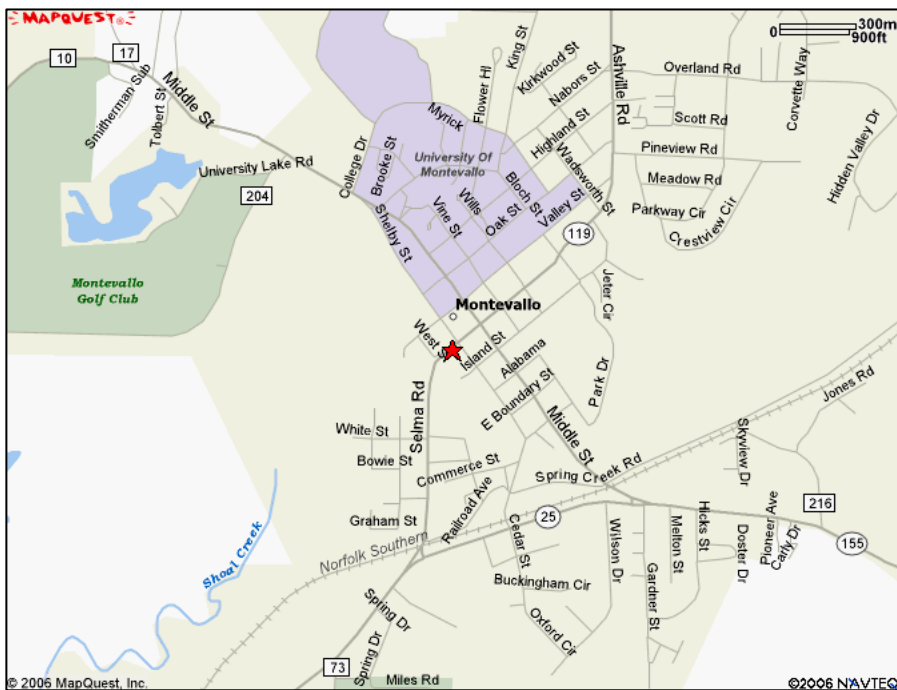

HARDEE'S Montevallo | Maps

Joe Bertocchini - Vice President
4370 La Jolla Village Drive, Suite 850, San Diego, CA 92122
Phone 858.200.9404 | Fax 858.200.9431
jbortocchini@capital-rei.com | www.capital-rei.com