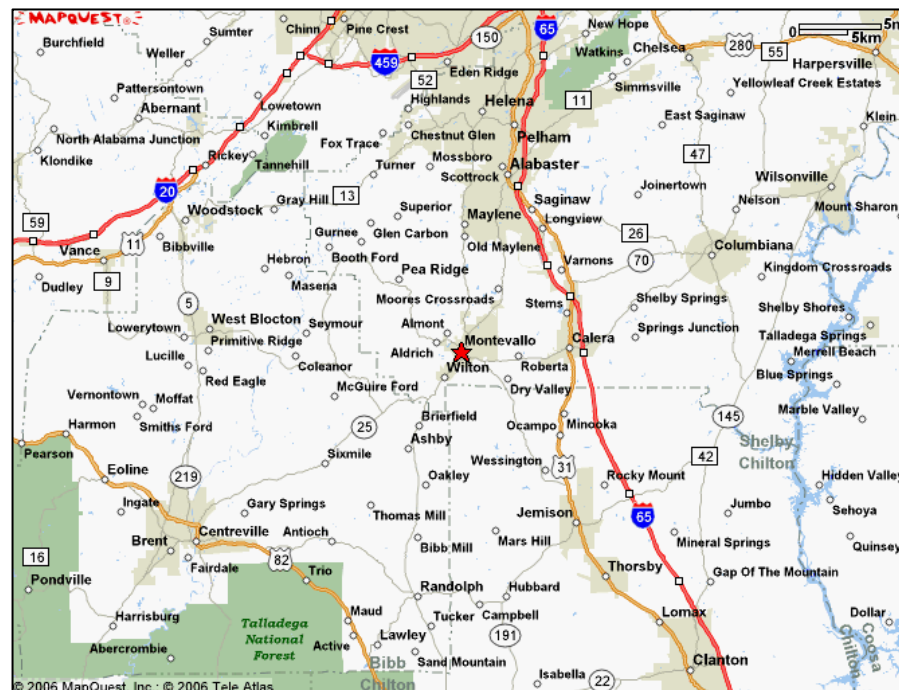

HARDEE'S Montevallo | Maps

Joe Bertocchini - Vice President
4370 La Jolla Village Drive, Suite 850, San Diego, CA 92122
Phone 858.200.9404 | Fax 858.200.9431
jbortocchini@capital-rei.com | www.capital-rei.com