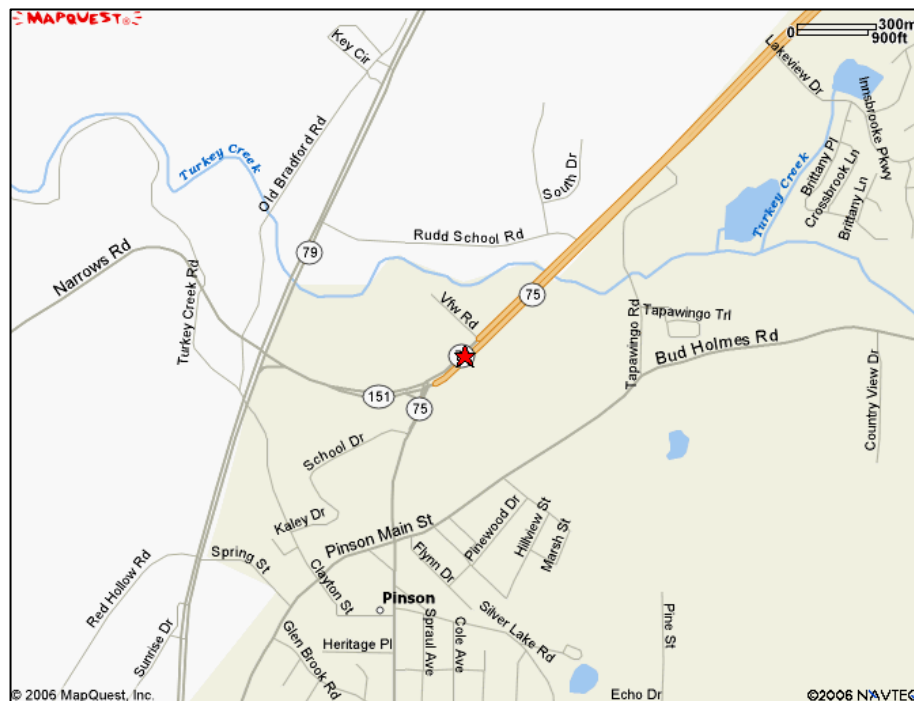

HARDEE'S Pinson | Maps

Joe Bertocchini - Vice President

4370 La Jolla Village Drive, Suite 850, San Diego, CA 92122

Phone 858.200.9404 | Fax 858.200.9431 |

jb Bertocchini@capital-rei.com | www.capital-rei.com