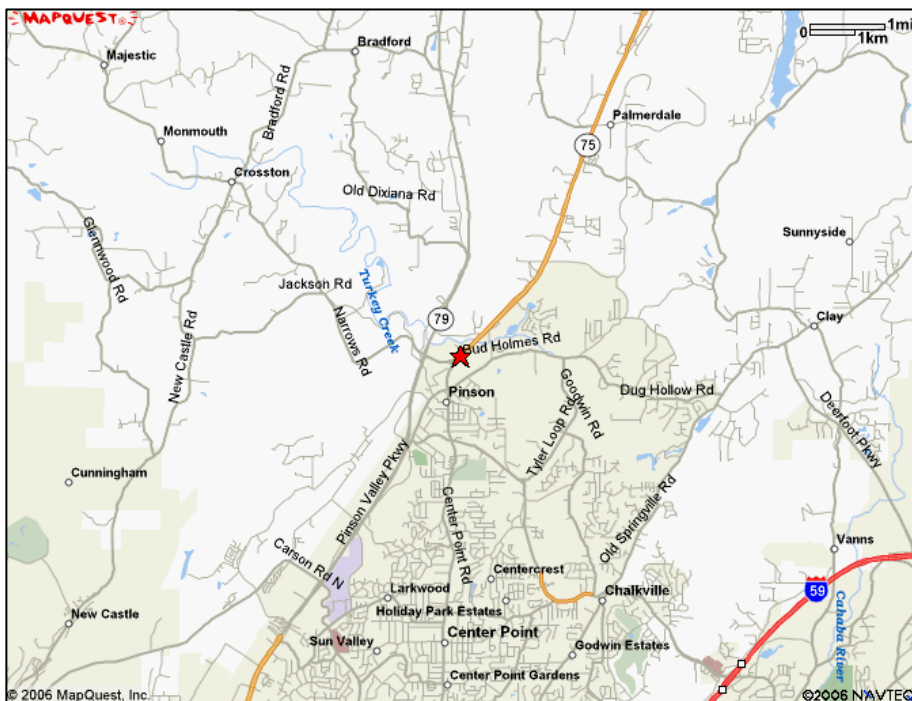

HARDEE'S Pinson | Maps

Joe Bertocchini - Vice President

4370 La Jolla Village Drive, Suite 850, San Diego, CA 92122

Phone 858.200.9404 | Fax 858.200.9431 |

jb Bertocchini@capital-rei.com | www.capital-rei.com