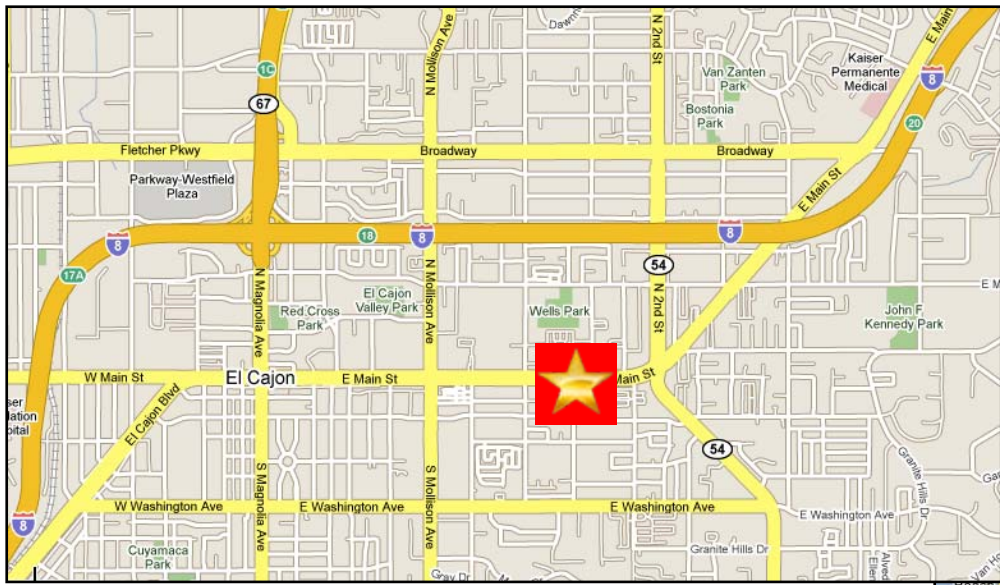

Invest

Preserve

Main Street Auto Center | Maps

Justin Earley - Vice President
4370 La Jolla Village Drive, Suite 850, San Diego, CA 92122
Phone 858.200.9400 | Fax 858.200.9433
gearley@capital-rei.com | www.capital-rei.com